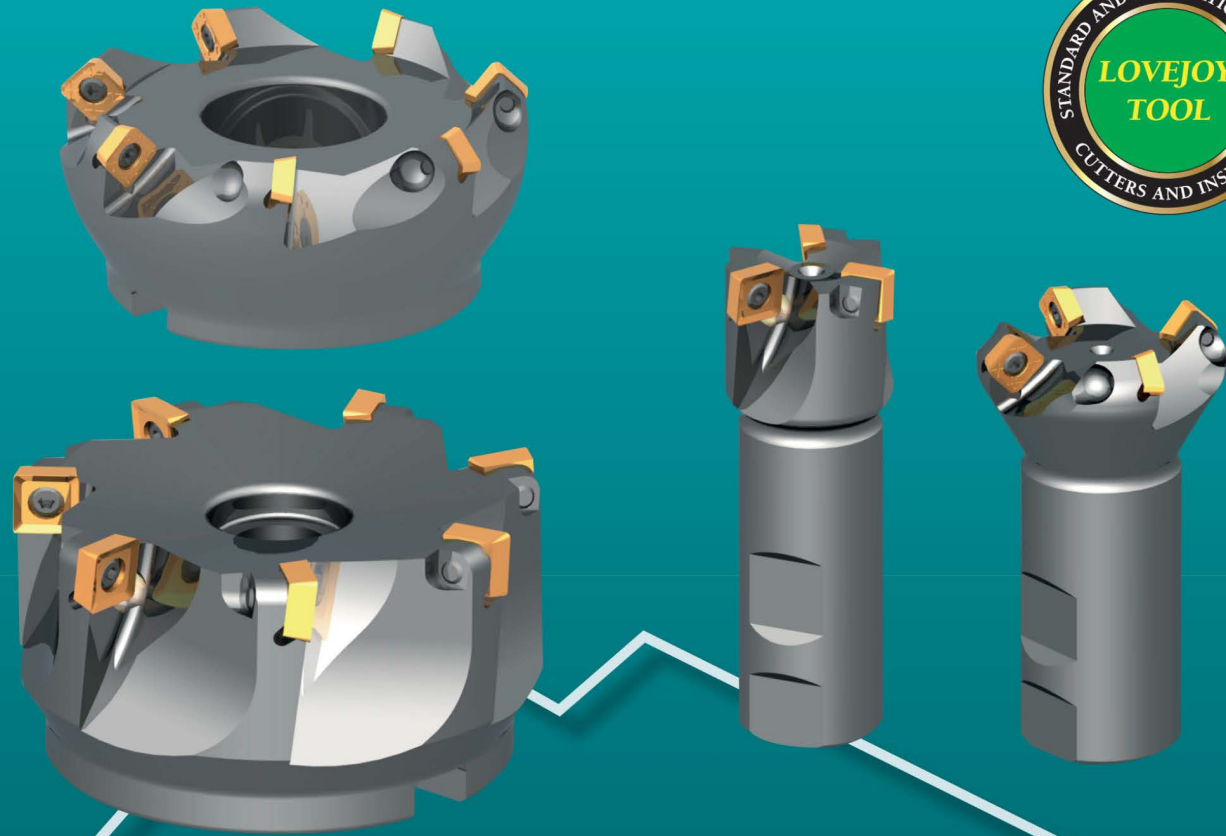

Announcing the Value Packed

220 Cutter Promo

LOVEJOY

INSERTS AND CUTTERS

- Inserts: SPEX, 3/8" IC
- Cutters: 1.00" to 3" Diameters
- Excellent for Small Parts
and General Purpose Machining

220 PROMO KIT CONTENTS

- Choice of Cutter
- 10 Inserts
- 2 Extra Screws
- 1 Wrench

Plus Three Coatings to Suit Your Applications

Good through July 2016

SPEX-32.52

225 END MILL					
Promo Kit Order #	Dia.	Teeth	Shank Dia.	Insert	Promo Price \$
225E-KIT-1.00-0.75	1.000	2	0.750	SPEX-32.52 GR	130
225E-KIT-1.25-0.75	1.250	3	0.750	SPEX-32.52 GR	160
225E-KIT-1.25-1.00	1.250	3	1.000	SPEX-32.52 GR	160
225E-KIT-1.50-1.25	1.500	4	1.250	SPEX-32.52 GR	180

225 END MILL					
Promo Kit Order #	Dia.	Teeth	Shank Dia.	Insert	Promo Price \$
225F-KIT-2.00-0.75	2.000	5	0.750	SPEX-32.52 GR	180
225F-KIT-2.50-0.75	2.500	6	0.750	SPEX-32.52 GR	200
225F-KIT-3.00-0.75	3.000	7	1.000	SPEX-32.52 GR	250
225F-KIT-3.00-1.00	3.000	7	1.250	SPEX-32.52 GR	250

SPEX-32.5A4M

225 END MILL					
Promo Kit Order #	Dia.	Teeth	Shank Dia.	Insert	Promo Price \$
229E-KIT-1.00-0.75	1.000	2	0.750	SPEX-32.5A4M GR	130
229E-KIT-1.25-0.75	1.250	3	0.750	SPEX-32.5A4M GR	160
229E-KIT-1.25-1.00	1.250	3	1.000	SPEX-32.5A4M GR	160
229E-KIT-1.50-0.75	1.500	4	0.750	SPEX-32.5A4M GR	180
229E-KIT-1.50-1.25	1.500	4	1.250	SPEX-32.5A4M GR	180